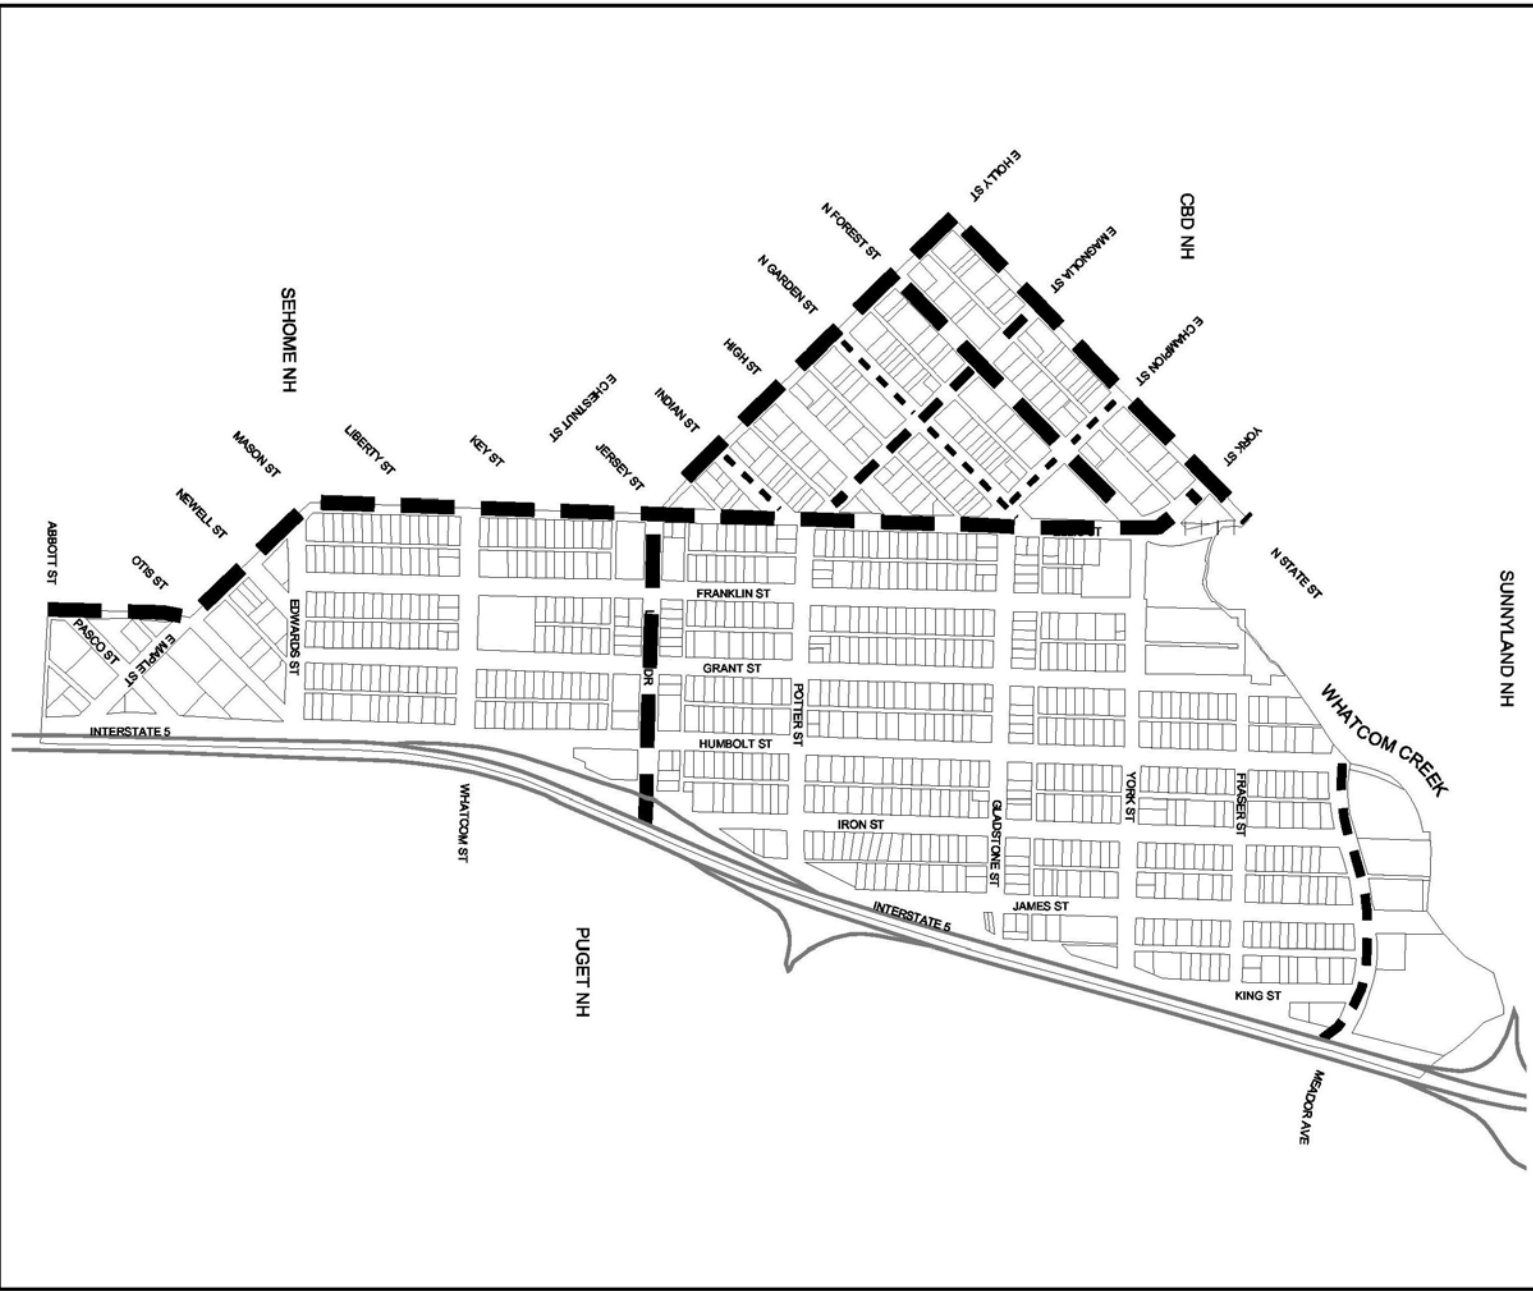

YORK NEIGHBORHOOD ARTERIAL ROUTES

Legend:

Existing	Proposed

Planning &
Community Development
2001