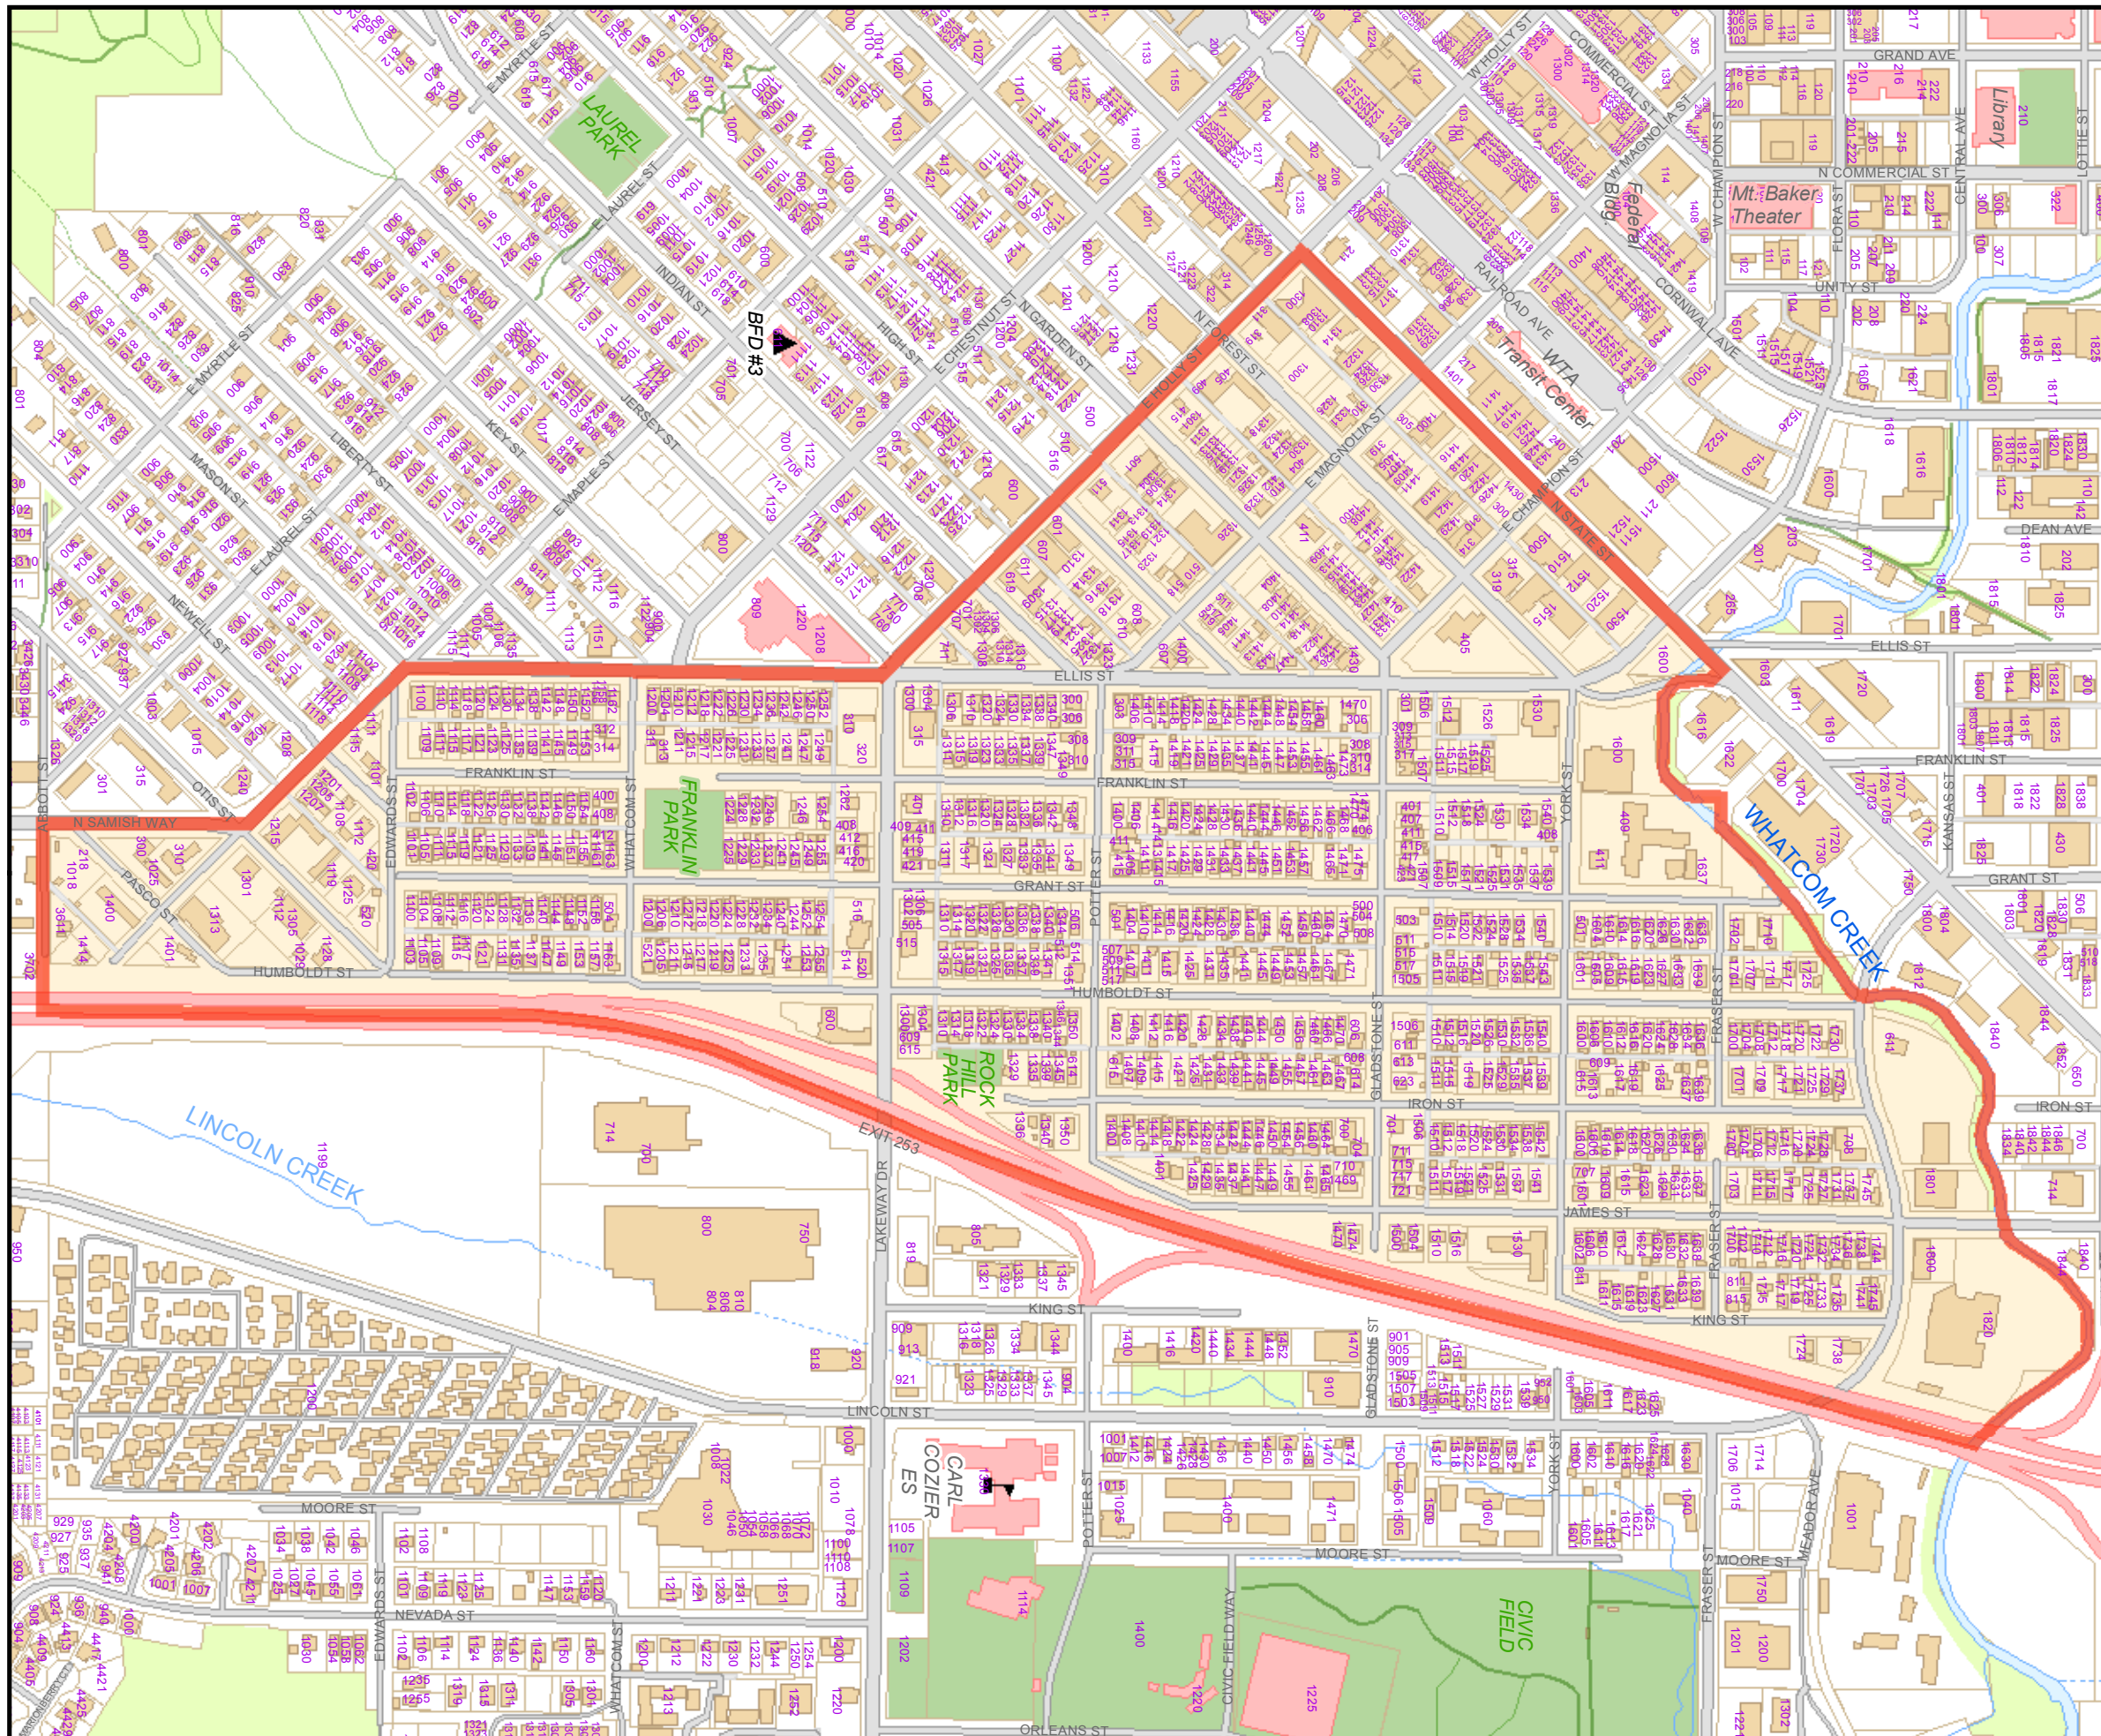

YORK NEIGHBORHOOD BASEMAP

Legend:

-  City Limits
-  Neighborhood Bndy.
-  Parcel Lines
-  Public Buildings
-  Streams
-  Primary Trail
-  Secondary Trail
-  Minor Trail
-  Community Park
-  Open Space/Trail Corridor
-  Private Open Space