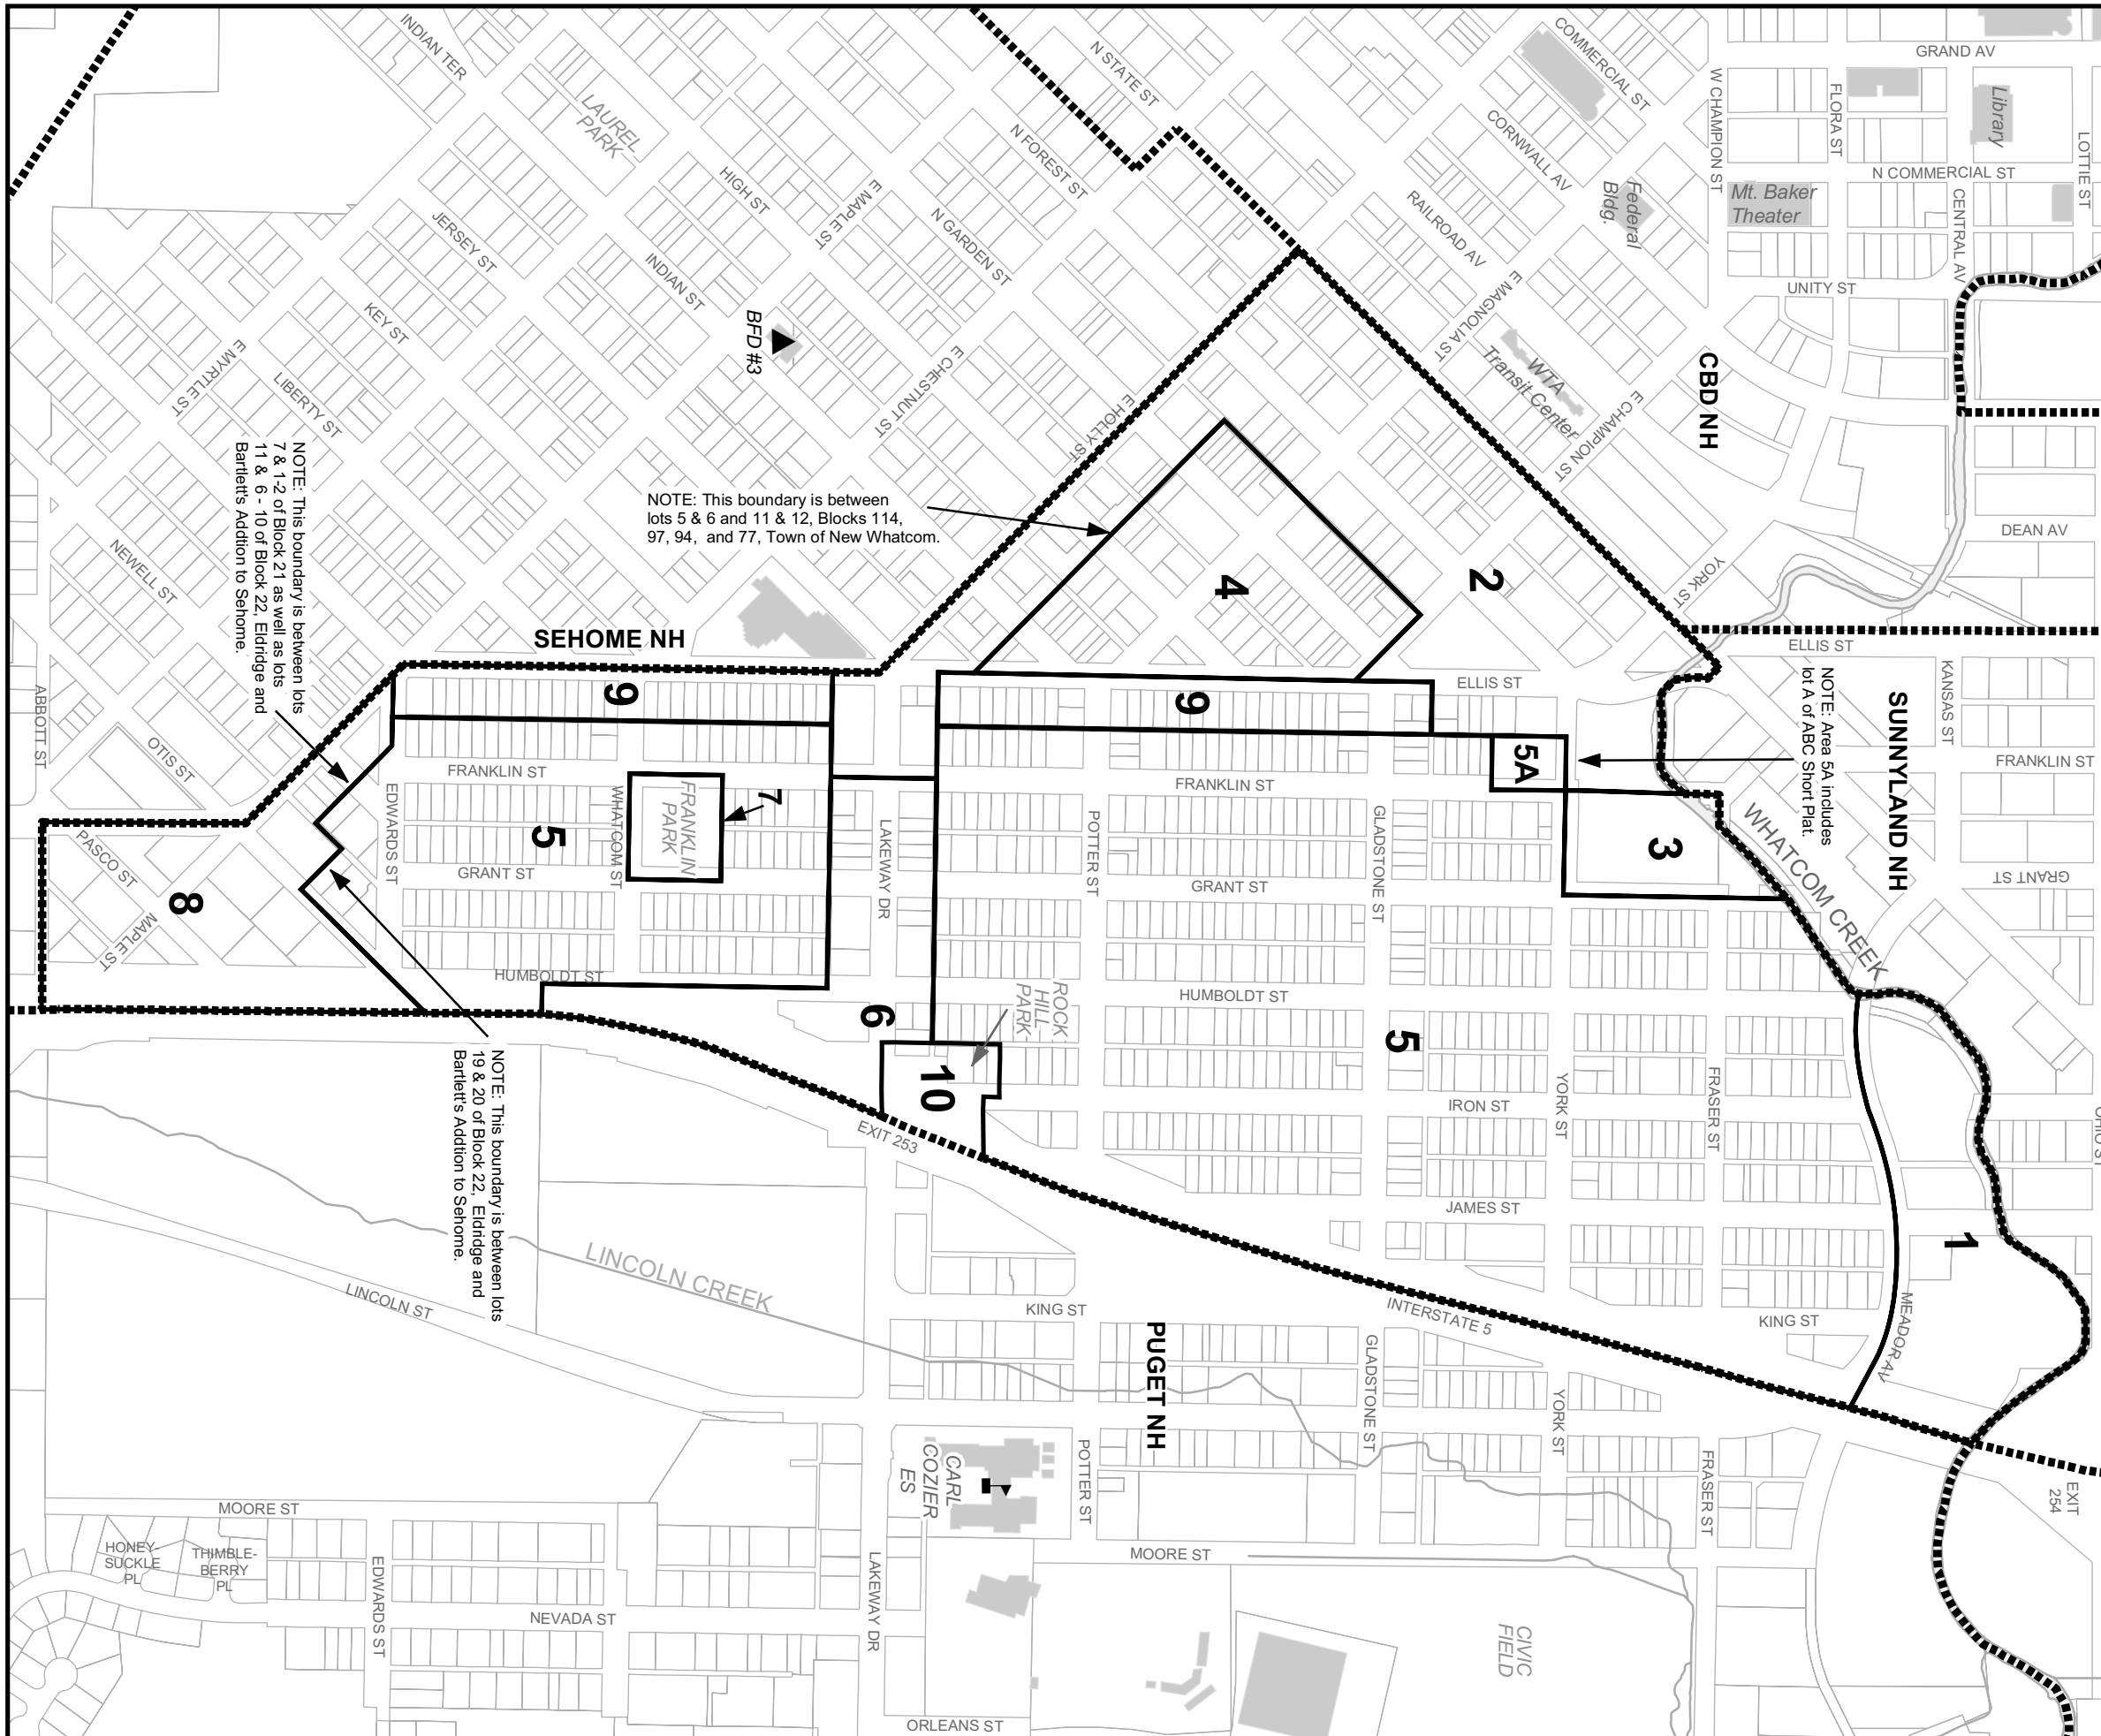

YORK NEIGHBORHOOD LAND USE

Legend:

AREA	COMPREHENSIVE PLAN LAND USE DESIGNATION
1	Industrial
2	Commercial
3	Public
4	Residential Multi
5	Residential Single, High Density
5A	Residential Multi, High Density
6	Residential Multi, High Density
7	Public
8	Commercial
9	Residential Multi, High Density
10	Public